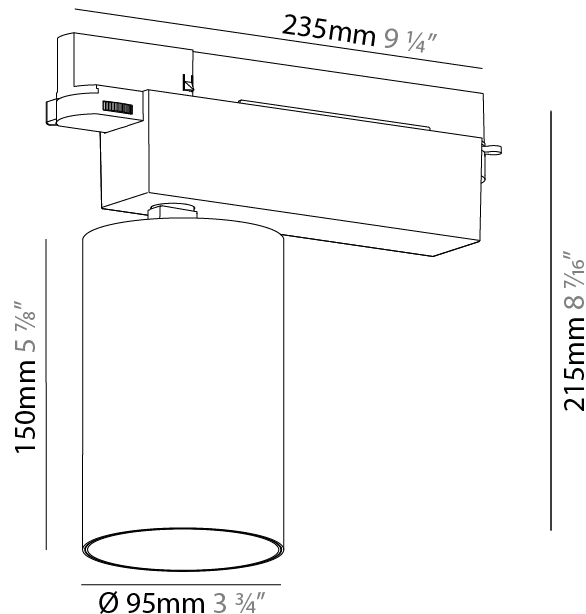

GENERAL

Series: Centriq
Subseries: Centriq 95
Brand: Prolicht
Division: Architectural
Mounting Type: Track
Mounting Location: Ceiling
Subcategory: Spots

PHYSICAL

Shape: Cylinder
Diameter (mm): 95
Diameter (in): 3 3/4
Length (mm): 235
Length (in): 9 1/4
Height (mm): 150
Height (in): 5 7/8
Light Distribution: Adjustable / Direct
Weight (kg): 1.4
Weight (lbs): 3.08
Fixture Finish: SSR / BKV / CWI / CRY / HAB / UFT / ITA / RUA / FTG / MYG / LOD / PUS / FRO / FUP / KIA / POP / BLS / SPG / MEY / GOH / GUM / CHC / COM / ABZ / JAG / OBR / MOS / ROR
Fixture Material: Aluminum

ELECTRICAL

Lamp Type: LED (Zhaga Standard)
Input Wattage (W): 12 / 15
Total Output Wattage (W): 10.8 / 13.5
Dimming: Tri-Mode (Non-Dimming and Phase Dimming (120Vac only) and 0-10V Dimming)
Driver Included: Yes
Driver Location: Integrated
Driver Type: Constant Current - Universal
Driver Class: Class 2
Input Voltage (V): 120 - 277
Constant Current (MA): 350

LED

Number of LEDs: 1
Color Temperature (°K): 2700 / 3000 / 3500 / 4000
Max. Delivered Lumen (lm): 830 / 930 / 1009 / 1030
Nominal Lumen (lm): 960 / 1070 / 1157 / 1180
CRI: >90 CRI
Lamp Life (hrs): 50000
Upon Request: Special Color Temperature Special Led

OPTICAL

Beam Angle: 8
Adjustability: Rotational 340°; Tilt 90°
Upon Request: Special Beam Angles

RATINGS AND CERTIFICATIONS

Certified By: Certified for North American Standards
IP rating: IP20