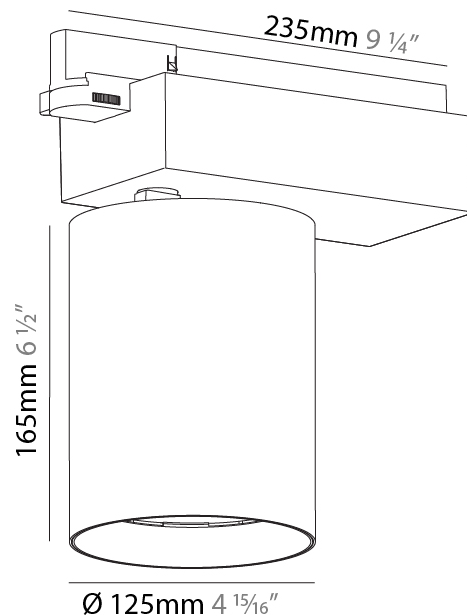

GENERAL

Series: Centriq
Subseries: Centriq 125
Brand: Prolicht
Division: Architectural
Mounting Type: Track
Mounting Location: Ceiling
Subcategory: Spots

PHYSICAL

Shape: Cylinder
Diameter (mm): 125
Diameter (in): 4 ¹⁵/₁₆
Length (mm): 235
Length (in): 9 ¹/₄
Height (mm): 165
Height (in): 6 ¹/₂
Light Distribution: Adjustable / Direct
Fixture Finish: SSR / BKV / CWI / CRY / HAB / UFT / ITA / RUA / FTG / MYG / LOD / PUS / FRO / FUP / KIA / POP / BLS / SPG / MEY / GOH / GUM / CHC / COM / ABZ / JAG / OBR / MOS / ROR
Fixture Material: Aluminum

ELECTRICAL

Lamp Type: LED (Zhaga Standard)
Input Wattage (W): 55 / 54
Total Output Wattage (W): 49.5 / 48.6
Dimming: Tri-Mode (Non-Dimming and Phase Dimming (120Vac only) and 0-10V Dimming)
Driver Included: Yes
Driver Location: Integrated
Driver Type: Constant Current - Universal
Driver Class: Class 2
Input Voltage (V): 120 - 277
Constant Current (MA): 1400

LED

Number of LEDs: 1
Color Temperature (°K): 3000 / 3500 / 4000
Max. Delivered Lumen (lm): 5250 / 4498 / 4590
Nominal Lumen (lm): 6030 / 5165 / 5270
CRI: >90 CRI
Lamp Life (hrs): 50000

OPTICAL

Reflector°: 16 / 26 / 42
Adjustability: Rotational 340°; Tilt 90°

RATINGS AND CERTIFICATIONS

Certified By: Certified for North American Standards
IP rating: IP20